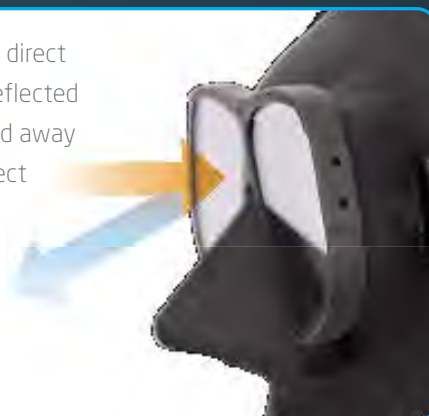

### AR Lens - Anti-Reflective (Reduces surface reflection by up to 90%)

- Reduces the chance of attracting attention caused by lens reflection from sunlight or searchlights while on covert missions.

### Angled Lenses

- Angled lenses push any residual reflection downwards rather than straight back at the subject.

### Non - Reflective Matt Finished External and internal Silicon Skirt

- Eliminates all reflections both internally and externally.
- Unique shaped silicone skirt brings unparalleled comfort, fit and sealing.
- One size fits 90% of face shapes

Angled lenses direct any residual reflected light, down and away from the subject being viewed.