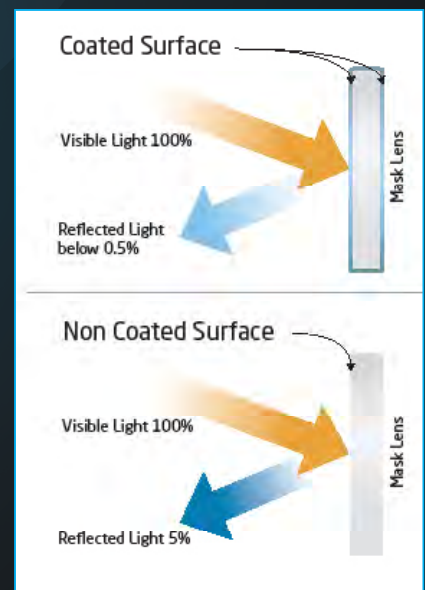

Thin Frame allows better field of view

Matt Stainless Steel

Attachment point for Lights & Cameras etc

Lens Suite - others optional  
AR-(Anti-Reflective Lens)  
P-(Polarized Lens)  
O-(Optical Lenses available)  
S-(Standard Tempered Glass)